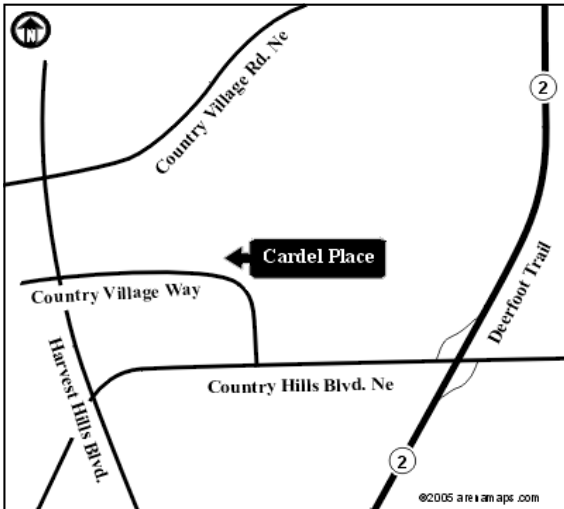

Cardel Place - 11950 Country Village Link NE

Calgary Roller Hockey League

Arena Maps

www.calgaryrollerhockey.com

George Blundun - 5020 26 Ave. SW

Thornclyffe - 5600 Centre Street NE

Triwood Arena - 2244 Chicoutimi Dr. N.W.

Shouldice Arena - 1515 Home Rd NW