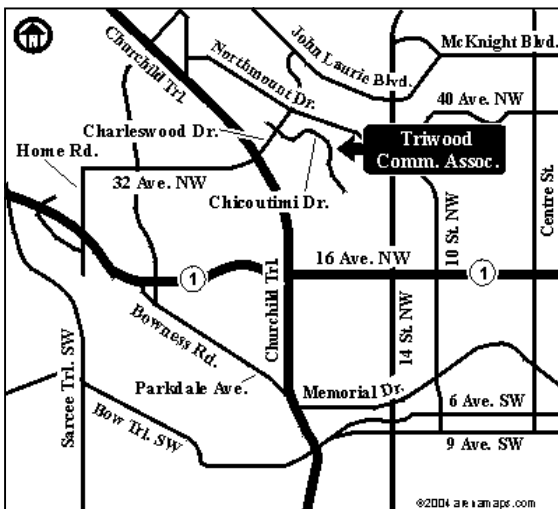

Cardel Place - 11950 Country Village Link NE

Calgary Roller Hockey League

Arena Maps

www.calgaryrollerhockey.com

George Blundun - 5020 26 Ave. SW

Thornclyffe - 5600 Centre Street NE

Triwood Arena - 2244 Chicoutimi Dr. N.W.

Shouldice Arena - 1515 Home Rd NW