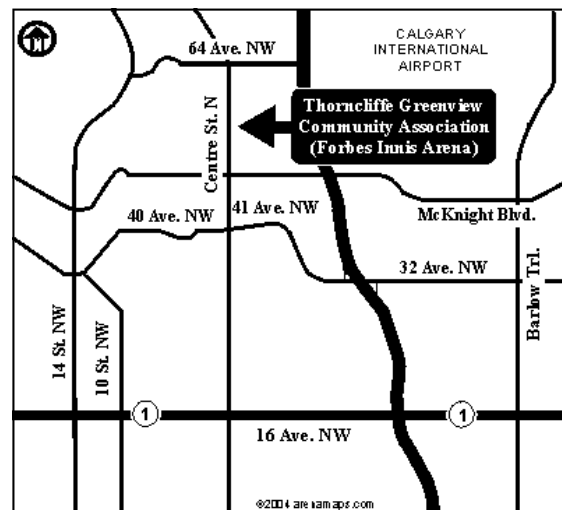

Cardel Place - 11950 Country Village Link NE

Calgary Roller Hockey League

Arena Maps

www.calgaryrollerhockey.com

George Blundun - 5020 26 Ave. SW

Thornclyffe - 5600 Centre Street NE

Triwood Arena - 2244 Chicoutimi Dr. N.W.

Shouldice Arena - 1515 Home Rd NW